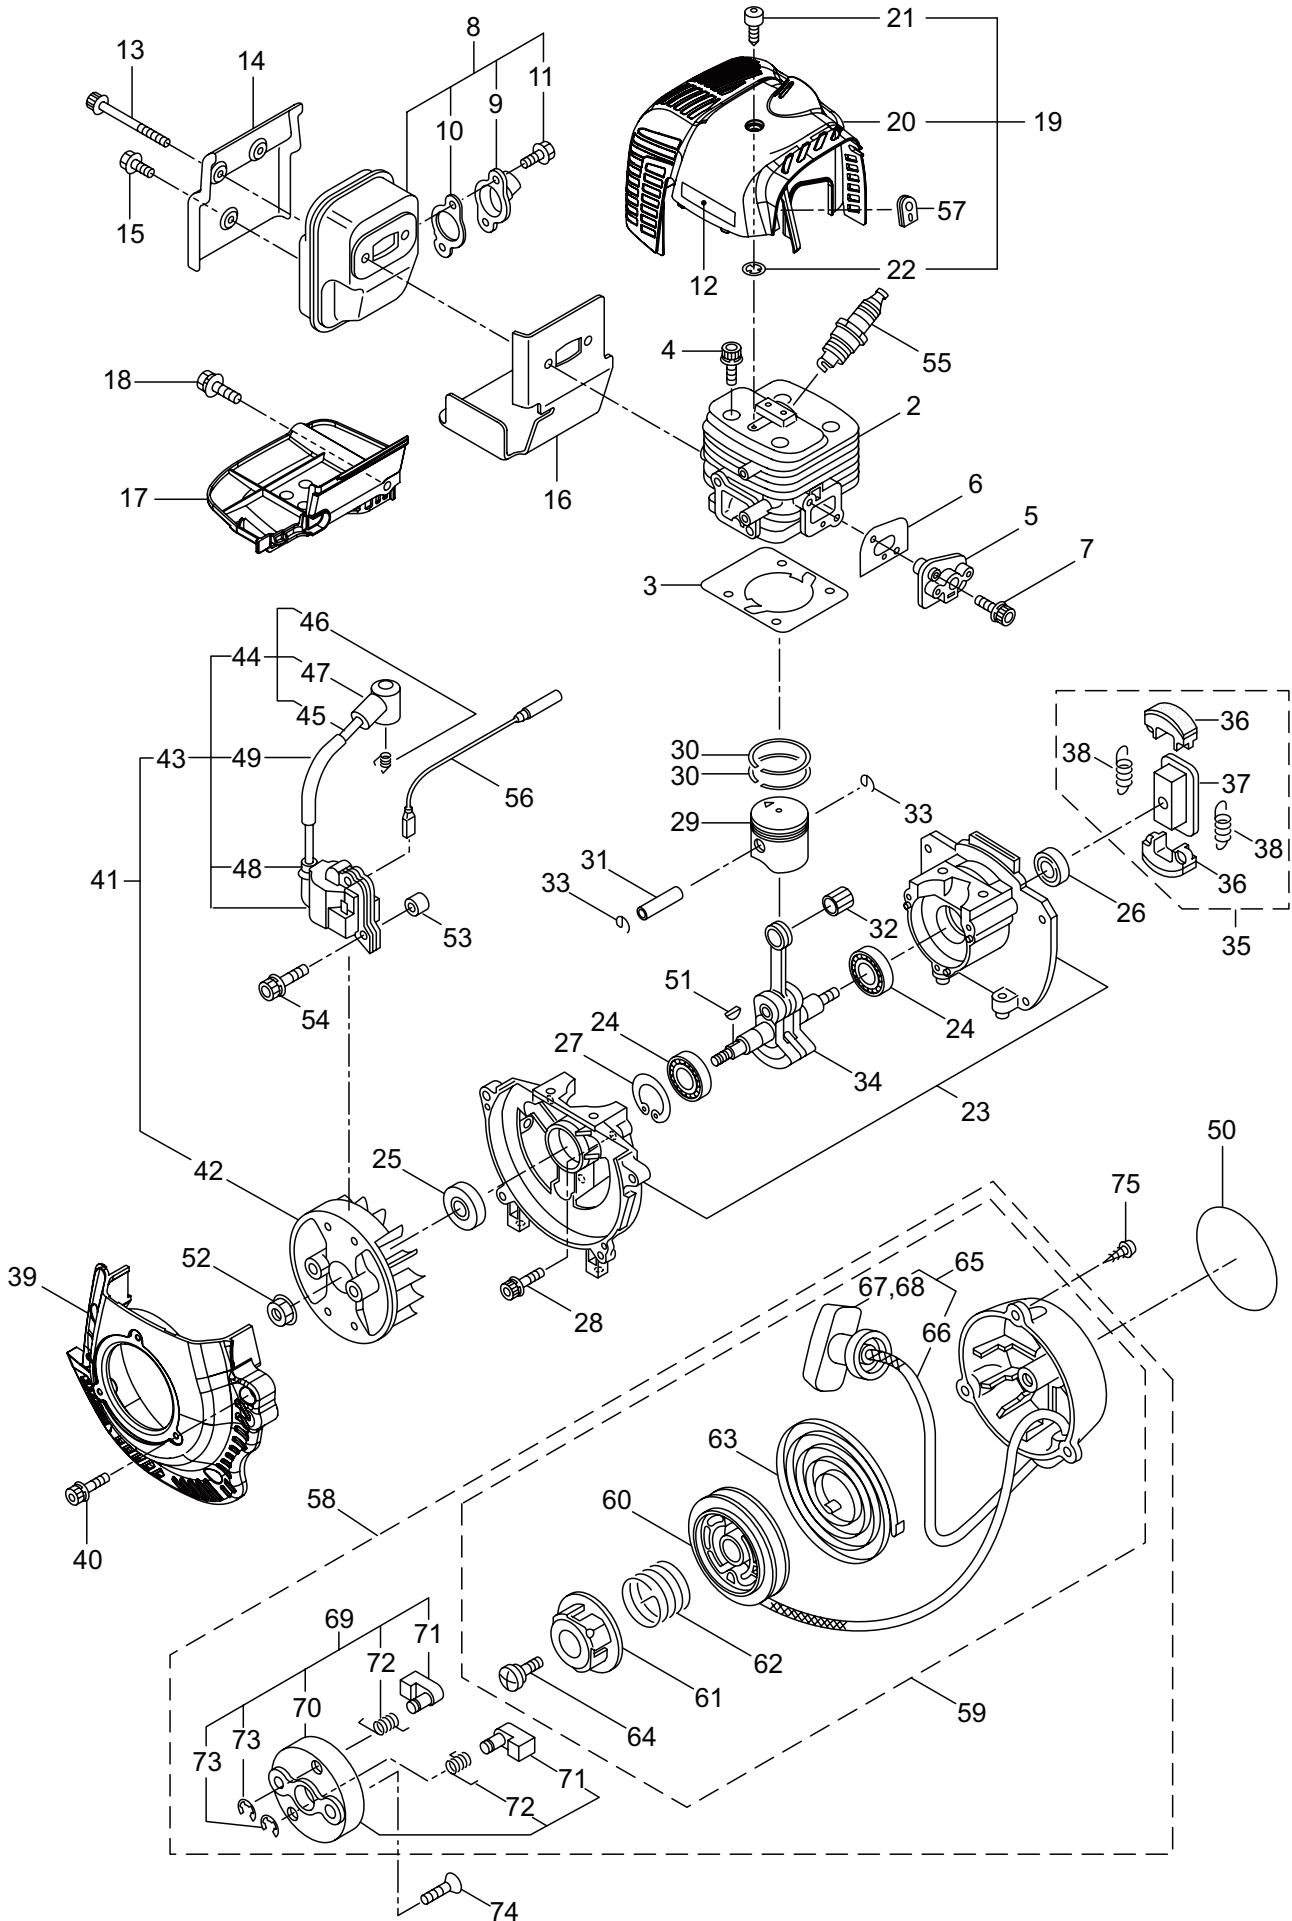

2. HT234DL ENGINE

Ref. No.	Part No.	Part Name	Q'ty	Remarks
2-46	277856	Connector	1	
2-47	272001	Plug Boot	1	
2-48	283271	Cap	1	
2-49	289486	Insulator	1	
2-50	277571	Label	1	HT234DL
2-51	261076	Woodruff Key	1	3x10
2-52	261417	Nut,Rotor	1	M8
2-53	280381	Spacer	2	
2-54	261256	Cap Screw	2	M4x25
2-55	288264	Spark Plug	1	BPMR8Y
2-56	261772	Lead	1	
2-57	283140	Grommet	1	
2-58	283171	Recoil Starter Ass'y	1	Incl.59-73
2-59	283172	Starter Ass'y	1	Incl.60-68
2-60	286363	Reel	1	
2-61	286364	Cam Plate	1	
2-62	283290	Spring	1	
2-63	280931	Spiral Spring	1	
2-64	267213	Screw	1	
2-65	283291	Rope Ass'y	1	Incl.66-68
2-66	283292	Starter Rope	1	
2-67	261725	Starter Grip	1	
2-68	283293	Rope Stopper	1	
2-69	283173	Starter Pulley Ass'y	1	Incl.70-73
2-70	283294	Starter Pulley	1	
2-71	280936	Ratchet	2	
2-72	283295	Spring	2	
2-73	020299	E-Ring	2	#4
2-74	264535	Screw	2	M6x20
2-75	280144	Tapping Screw	3