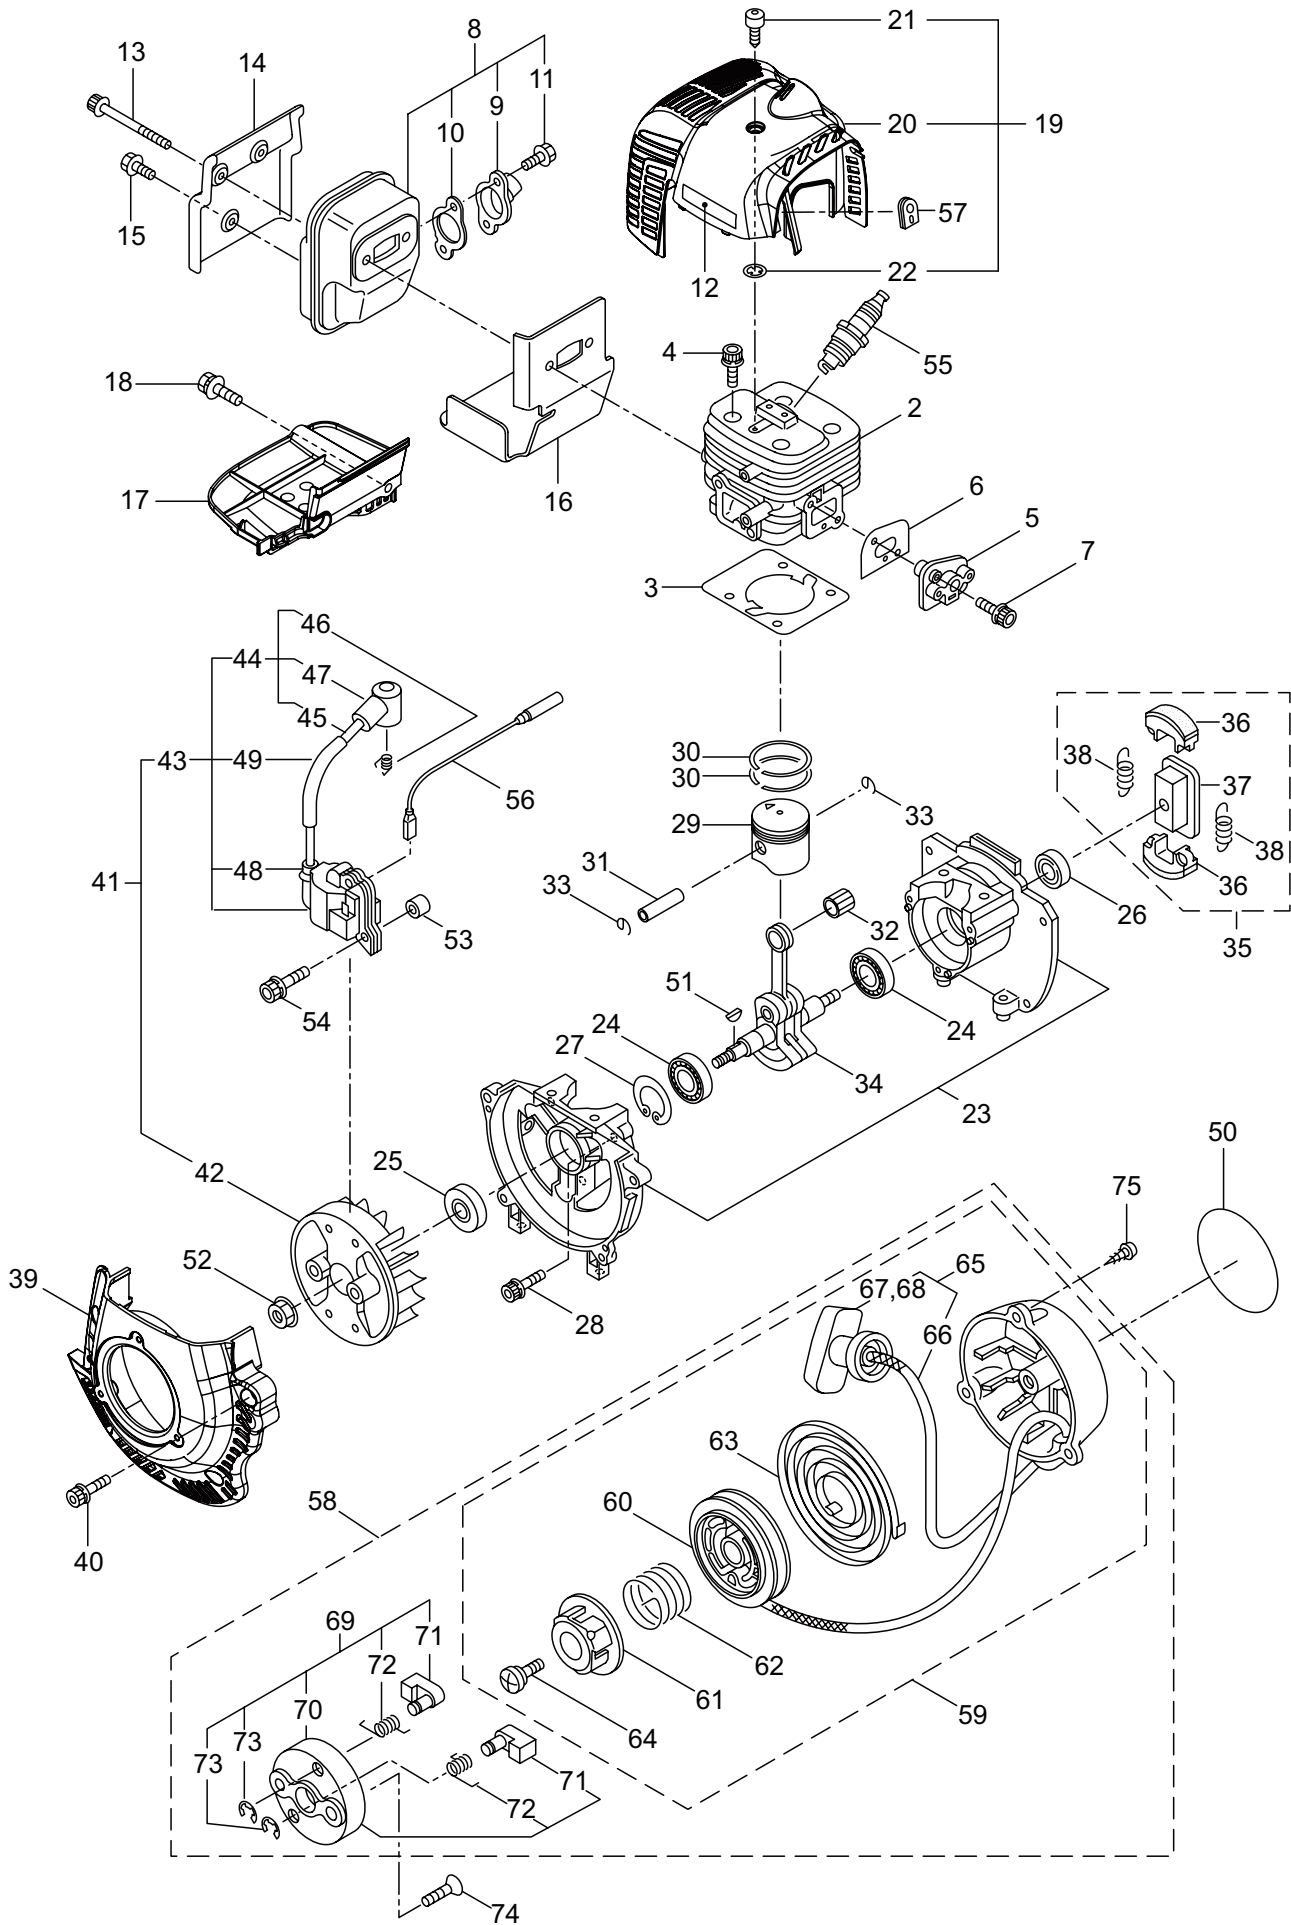

2. HT234DL ENGINE

Ref. No.	Part No.	Part Name	Q'ty	Remarks
2-1	859997	Engine	1	CE230H/16
2-2	288499	Cylinder	1	
2-3	286074	Gasket	1	
2-4	261250	Cap Screw	4	M5x20
2-5	265802	Insulator	1	New gasket required
2-6	267049	Gasket	1	
2-7	265924	Cap Screw	2	M5x25
2-8	275641	Muffler Ass'y	1	Incl.9-11
2-9	288503	Muffler Tail	1	
2-10	289382	Gasket	1	
2-11	288542	Screw	2	M4x8
2-12	266959	Label	1	Caution
2-13	266402	Cap Screw	2	M5x55
2-14	275562	Muffler Guard	1	
2-15	288542	Screw	1	M4x8
2-16	275561	Gasket	1	
2-17	275560	Under Cover	1	
2-18	267191	Cap Screw	1	M5x16
2-19	276563	Top Cover Ass'y	1	Incl.20-22
2-20	276564	Top Cover Comp	1	
2-21	286399	Knob	1	M5
2-22	286270	Washer	1	M5
2-23	288537	Crankcase	1	
2-24	280488	Bearing	2	PPL 6001
2-25	261492	Oil Seal	1	ISCD12287
2-26	261386	Oil Seal	1	ISCD12227
2-27	055185	Snap Ring	1	#28
2-28	261246	Cap Screw	3	M5x25
2-29	283379	Piston	1	
2-30	282177	Piston Ring	2	
2-31	261036	Piston Pin	1	
2-32	263957	Bearing, Needle	1	KTV81112EG01 B2
2-33	261576	Clip,Piston	2	
2-34	288511	Crankshaft/Conn.Rod Ass'y	1	
2-35	280404	Clutch Ass'y	1	Incl.36-38
2-36	280568	Clutch Shoe	2	(2)required
2-37	280569	Clutch Boss	1	
2-38	280570	Spring	2	(2)required
2-39	275557	Fan Cover	1	
2-40	261250	Cap Screw	4	M5x20
2-41	271998	Magneto Ass'y	1	Incl.42-49
2-42	288515	Rotor/Fan	1	
2-43	271999	Ignition Coil Ass'y	1	Incl.44-49
2-44	272000	Spark Plug Wire Ass'y	1	Incl.45-47
2-45	289485	Spark Plug Wire	1