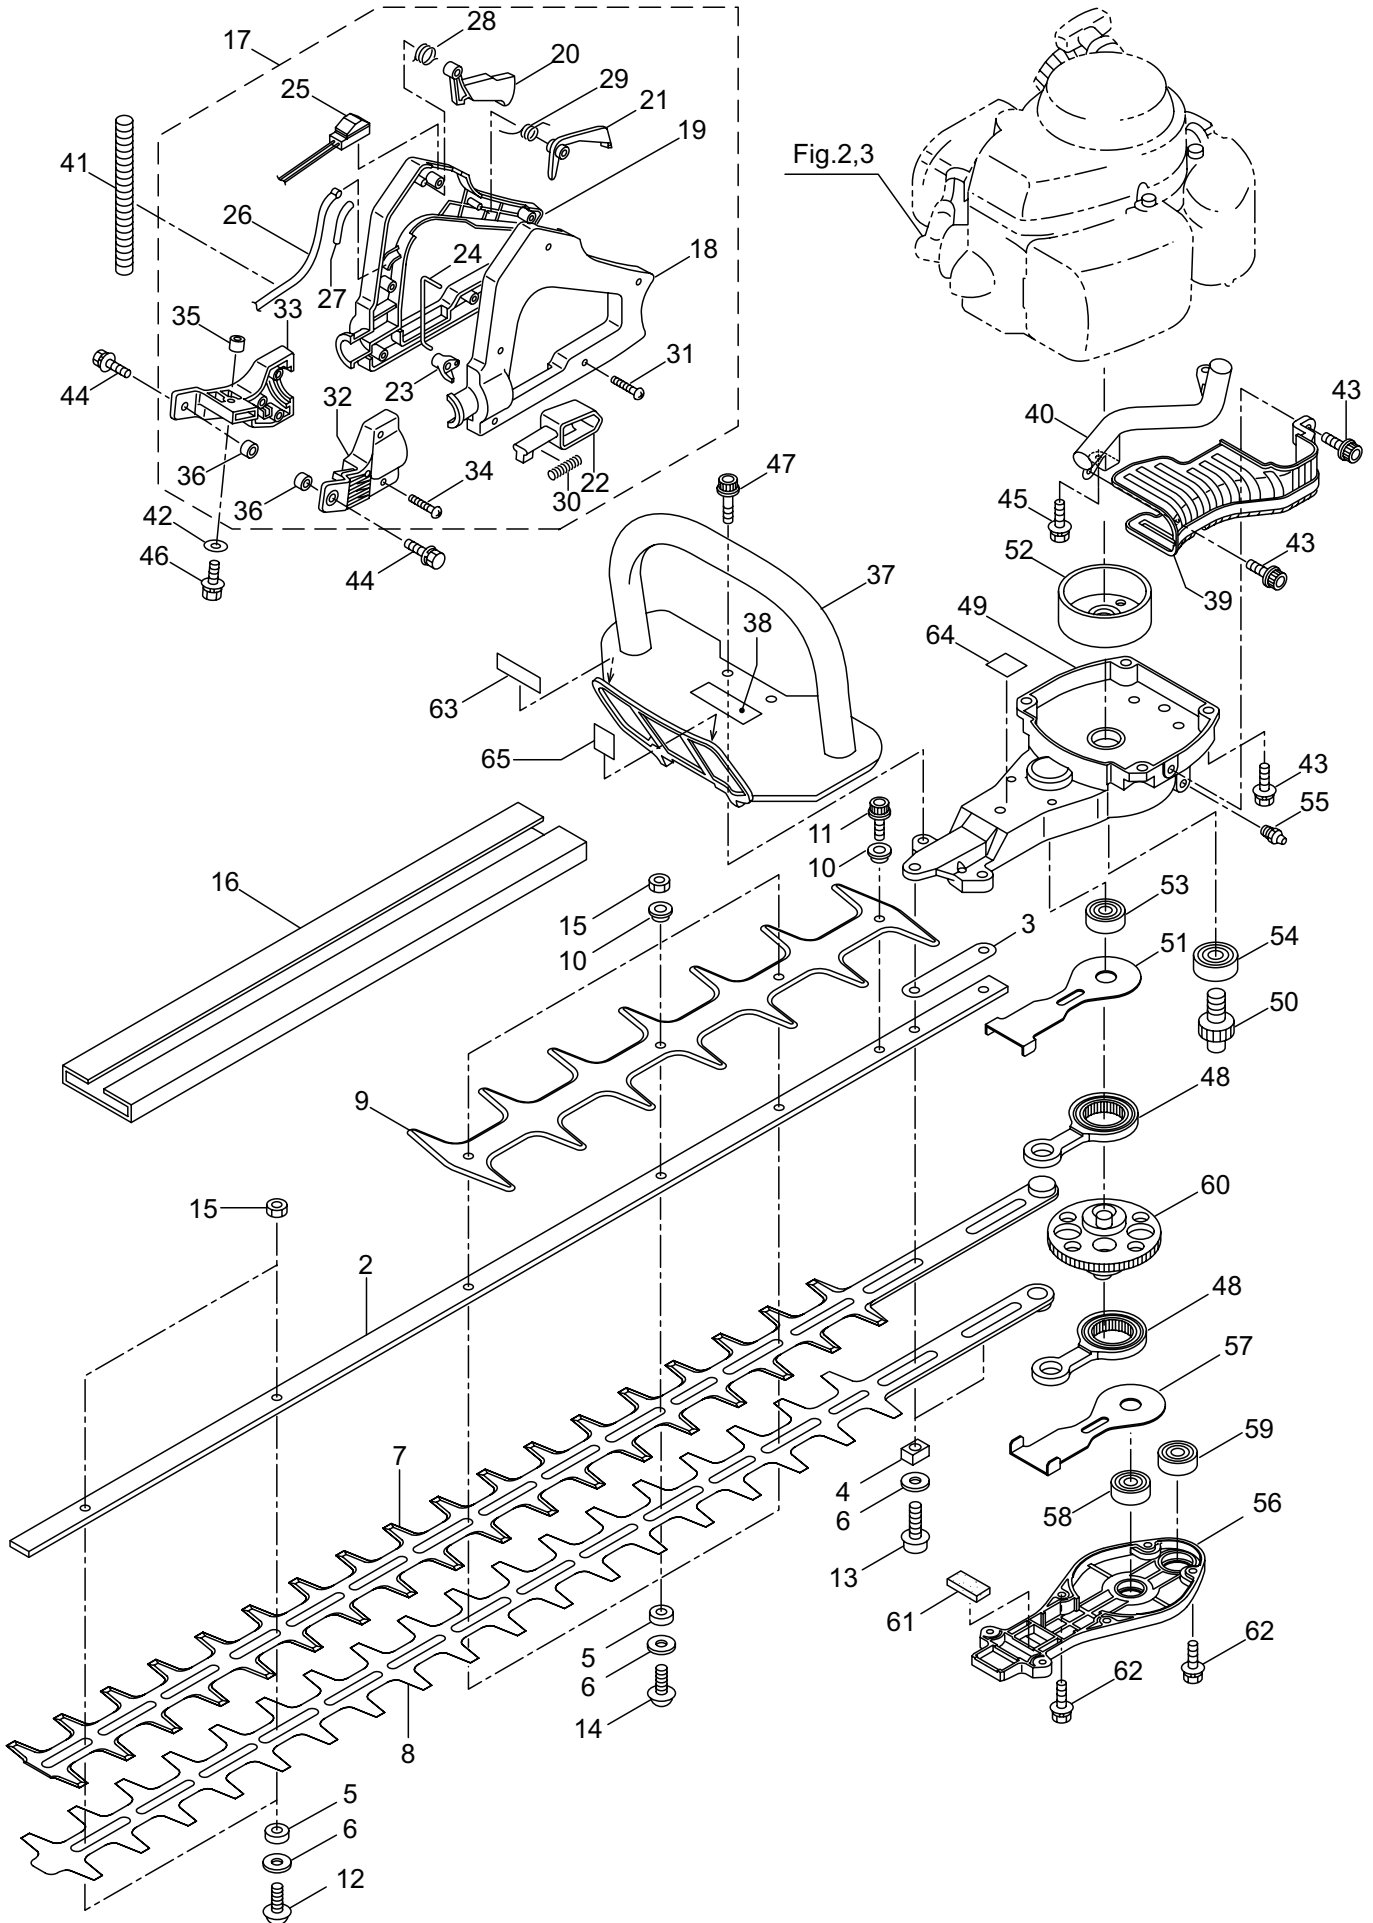

PARTS LIST

HT234DL

CONTENTS

1. MAIN BODY	1 ~ 4
2. ENGINE	5 ~ 8
3. CARBURETOR, FUEL TANK	9 ~ 10
4. ACCESSORIES	11 ~ 12

2016. 06.

P/N 524273

1. HT234DL
MAIN BODY

Ref. No.	Part No.	Part Name	Q'ty	Remarks
1-1	362419	HT234DL	1	
1-2	277419	Guide Plate	1	
1-3	271888	Spacer Plate	1	
1-4	271889	Spacer	2	
1-5	277421	Spacer	5	
1-6	271890	Washer	7	
1-7	271956	Upper Blade	1	
1-8	271957	Lower Blade	1	
1-9	274878	Blade Guard	1	
1-10	271894	Bush	4	
1-11	271895	Screw	1	
1-12	277530	Screw	2	
1-13	271897	Screw	2	
1-14	277531	Screw	3	
1-15	271899	Nut	5	
1-16	271958	Cover of Blade	1	
1-17	271902	Rear Handle Ass'y	1	Incl.18-36
1-18	271278	Rear Handle (L)	1	
1-19	271279	Rear Handle (R)	1	
1-20	271280	Lever,Throttle	1	
1-21	271281	Stop Lever	1	
1-22	271282	Lock Lever	1	
1-23	271283	Lock Lever Stopper	1	
1-24	271284	Rod	1	
1-25	271285	Switch	1	
1-26	271904	Cable Comp	1	
1-27	271287	Spacer	1	
1-28	271288	Spring	1	
1-29	271289	Spring	1	
1-30	270400	Spring	1	
1-31	271276	Screw	5	
1-32	271274	Handle Stay (L)	1	
1-33	271275	Handle Stay (R)	1	
1-34	271276	Screw	3	
1-35	270424	Spacer	1	
1-36	271277	Spacer	2	
1-37	271905	Front Handle	1	
1-38	270566	Label	1	
1-39	271906	Tail Pipe Cover	1	
1-40	271907	Tail Pipe Comp	1	
1-41	271221	Tube	1	
1-42	270843	Washer	1	25x6xt1.6
1-43	271908	Screw	6	
1-44	271909	Screw	2	
1-45	271910	Screw	1	

Ref. No.	Part No.	Part Name	Q'ty	Remarks
1-46	271911	Screw	1	
1-47	271912	Screw	2	
1-48	271914	Rod Ass'y	2	
1-49	271918	Upper Case	1	
1-50	271919	Pinion	1	
1-51	271920	Plate	1	
1-52	270021	Drum	1	
1-53	271921	Bearing	1	
1-54	580767	Bearing	1	#6001 2RS
1-55	991937	Grease Nipple	1	M6
1-56	271923	Lower Case	1	
1-57	271924	Plate	1	
1-58	270423	Bearing	1	
1-59	271925	Bearing	1	
1-60	271926	Crank Comp	1	
1-61	271927	Felt	1	
1-62	271910	Screw	3	
1-63	266957	Label	1	
1-64	266960	Label	1	
1-65	269433	Label	1	107dB