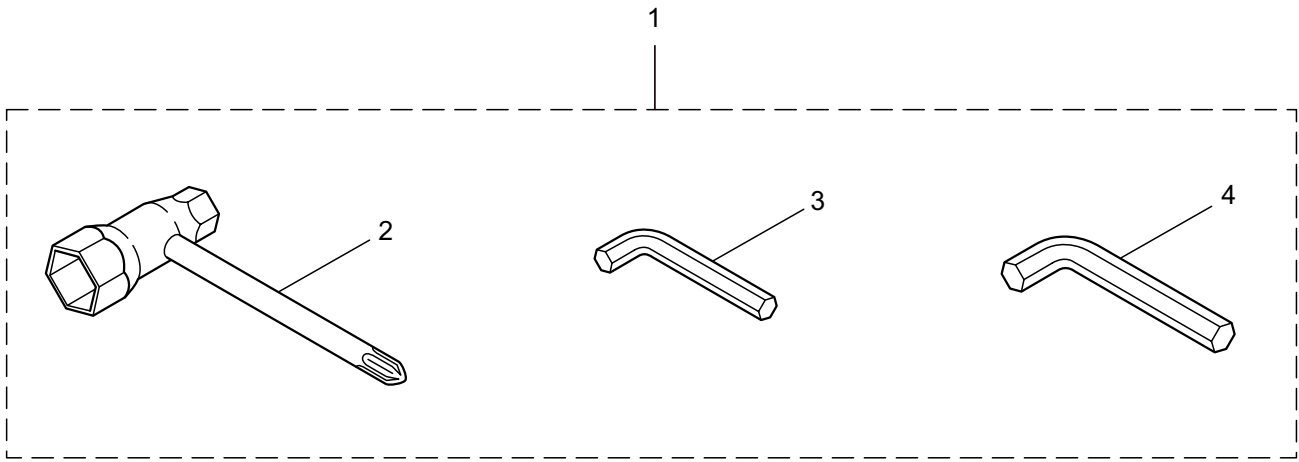

4. HT234DL
ACCESSORIES

Ref. No.	Part No.	Part Name	Q'ty	Remarks
4-1	264606	Tool Set	1	Incl.5-7
4-2	264607	Box Spanner	1	10x19x(+)
4-3	219431	Wrench	1	3mm
4-4	219432	Wrench	1	4mm
4-5	271825	Instruction Manual	1	GB/ES/PT
4-6	271827	Instruction Manual	1	FR/DE/IT
4-7	271830	Instruction Manual	1	RU/RO/PL
4-8	524273	Parts List	1	HT234DL