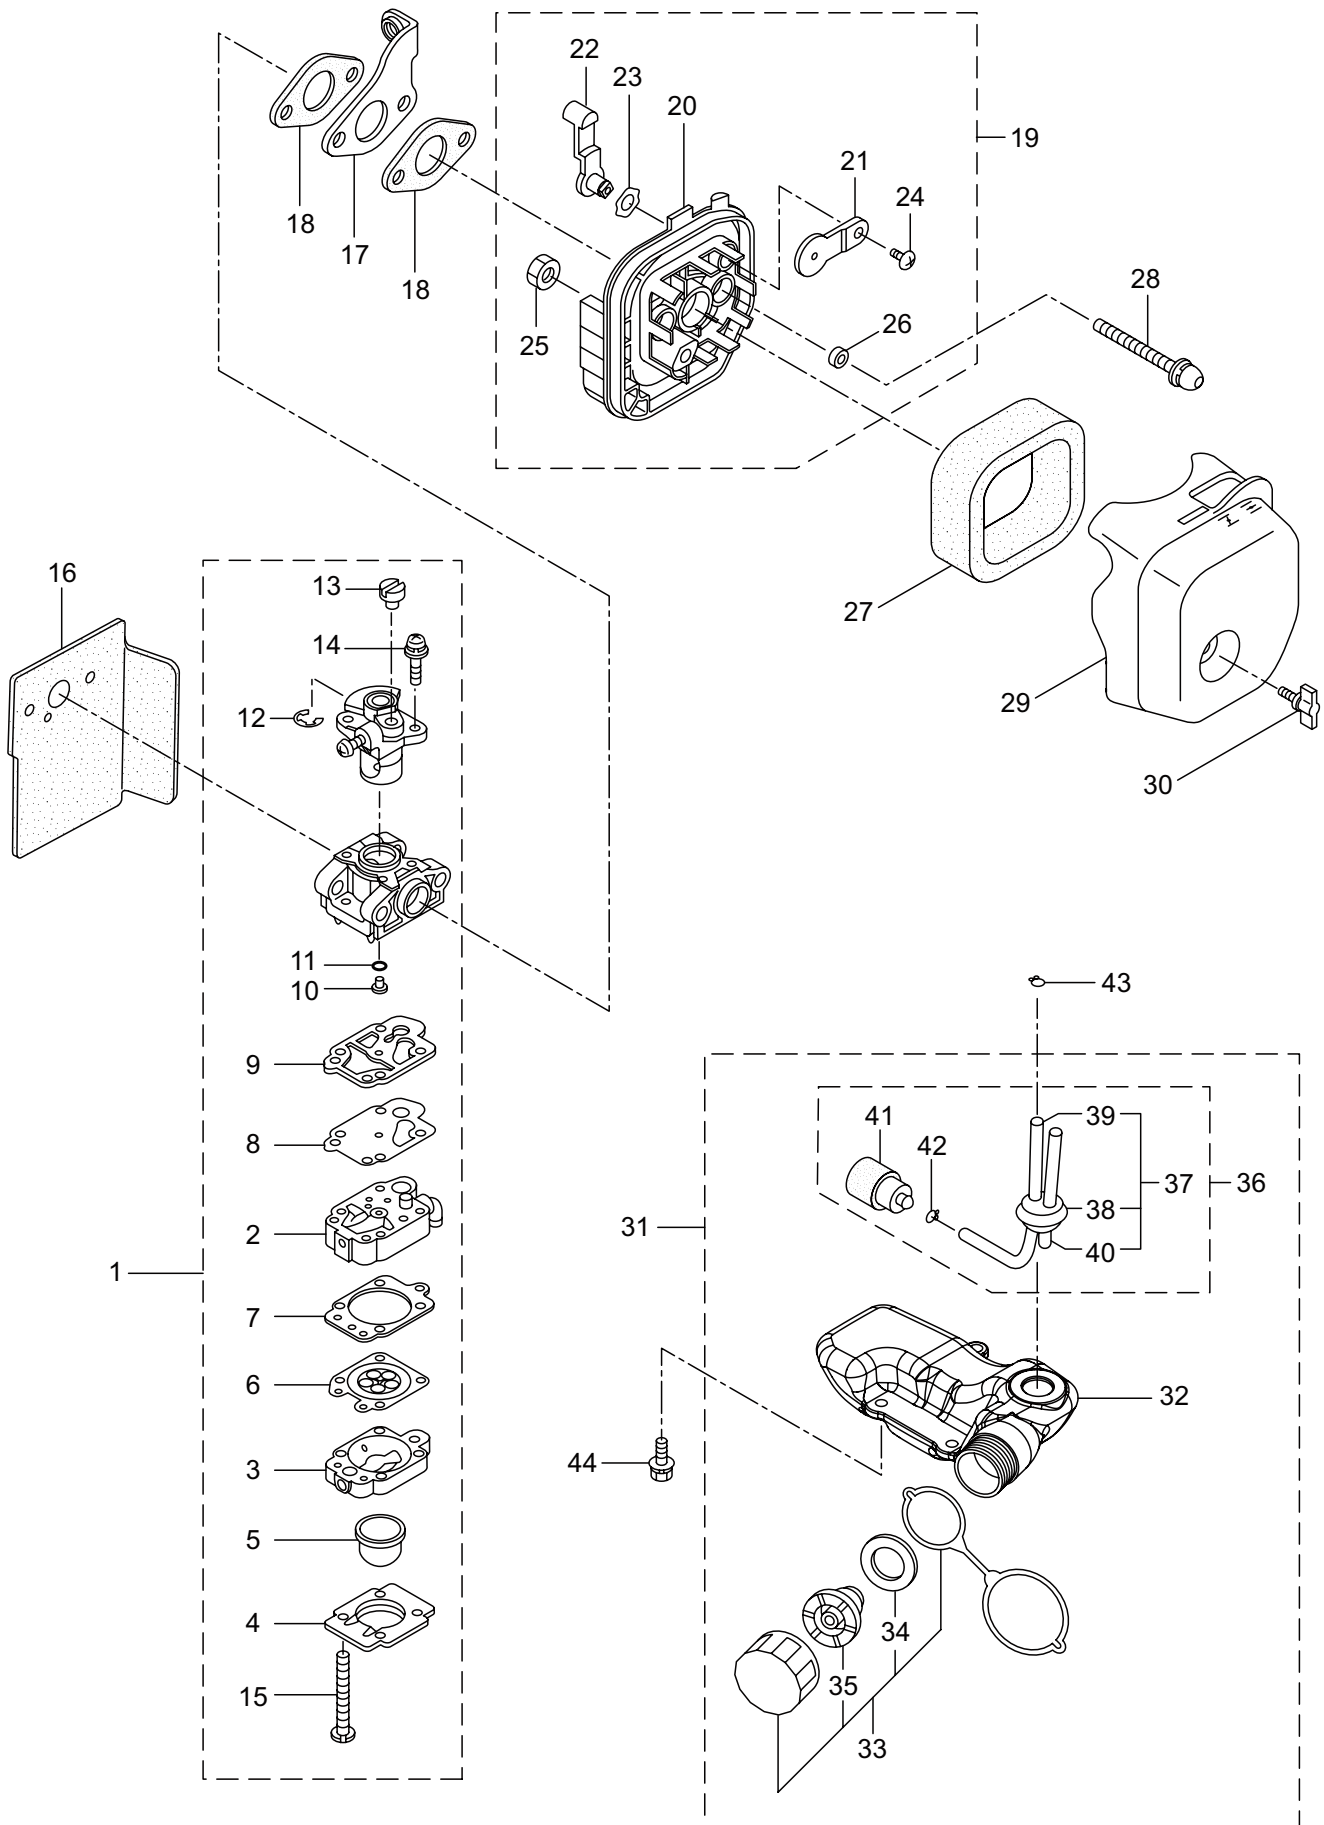

3. HT234DL
CARBURETOR, FUEL TANK

Ref. No.	Part No.	Part Name	Q'ty	Remarks
3-1	277126	Carburetor Ass'y	1	Incl.2-15
3-2	268499	Pump Body	1	
3-3	262991	Purge Body	1	
3-4	262992	Cover Plate	1	
3-5	261874	Primer Bulb	1	
3-6	283905	Diaphragm, Meterring	1	
3-7	262993	Gasket	1	
3-8	262994	Diaphragm,Fuel Pump	1	
3-9	282576	Gasket	1	
3-10	289396	Main Jet	1	
3-11	261871	O-Ring	1	
3-12	261876	E-Ring	1	
3-13	261658	Swivel	1	
3-14	264682	Screw	2	
3-15	262996	Screw	4	
3-16	288517	Gasket	1	
3-17	283773	Stay	1	
3-18	283771	Gasket	2	
3-19	289048	Case Ass'y	1	Incl.20-26
3-20	269050	Case Body	1	
3-21	289019	Valve	1	
3-22	284803	Lever	1	
3-23	284816	Washer	1	6.4x11x0.15
3-24	269032	Screw	1	
3-25	126993	Nut	1	M5
3-26	269051	Sleeve	2	
3-27	269030	Element	1	
3-28	262720	Cap Screw	2	M5x55
3-29	283772	Cleaner Cover	1	
3-30	281438	Knob	1	
3-31	276555	Fuel Tank Ass'y	1	Incl.32-42
3-32	275559	Fuel Tank	1	
3-33	283438	Tank Cap Ass'y	1	Incl.34,35
3-34	283727	Gasket	1	
3-35	283764	Breather Ass'y	1	
3-36	265752	Fuel Pipe Pick-up Ass'y	1	Incl.37-42
3-37	264031	Fuel Pipe Ass'y	1	Incl.38-40
3-38	261115	Grommet	1	
3-39	261690	Fuel Pipe	1	160L
3-40	263038	Return Pipe	1	3x6x85L
3-41	264653	Filter Ass'y	1	
3-42	261117	Clip	1	
3-43	261117	Clip	1	
3-44	269690	Cap Screw	4	M5x18